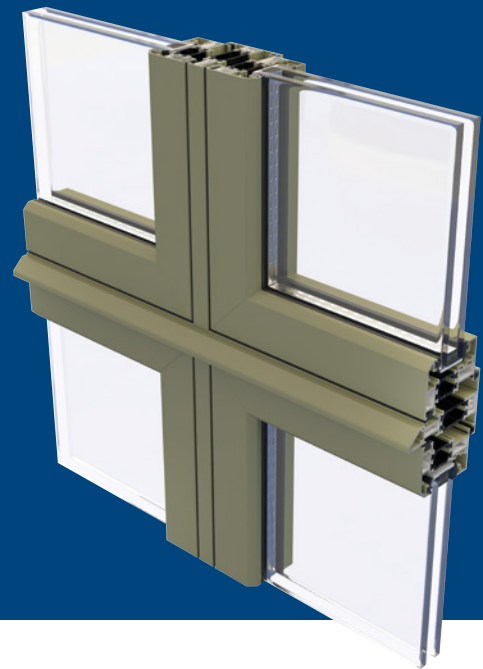

smart
architectural aluminium

Alitherm 500

The latest addition to the Alitherm suite of window and door systems, Alitherm 500 provides a range of high quality windows. With options including side hung and top hung flush casement windows, Alitherm 500 windows are suitable for both residential and light commercial applications.

- Window Energy Rating B
- BRE Green Guide A+
- U Values up to 1.4 W/m²K (depending on design and glass unit)
- Kitemarked – which includes PAS24:2012 security and high weather performance

The images illustrate different types of suitable applications for Alitherm 500 and are not binding in detail or specification

Alitherm 500

In common with every profile in the Alitherm range, the Alitherm 500 window system incorporates Smart's innovative polyamide thermal break technology, which creates a barrier between the cold air outside and warm air inside. This technology significantly reduces thermal transmittance and enhances the overall U Value of the product. Alitherm 500 is available in a choice of standard and non-standard colours, with single and dual colour options including Smart's own Naturals, Sensations, Alchemy and Cotswold colour ranges.

Application

- ◆ All general light use applications, including light commercial

Features

- ◆ An enhanced system designed to comply with the revisions to the Building Regulations
- ◆ Document L compliant
- ◆ System can achieve Window Energy B Rating
- ◆ 316 Marine Grade Stainless Steel Hardware option
- ◆ Profiles feature an extended polyamide thermal break to enhance thermal performance
- ◆ Fabrication is by method of crimped corners
- ◆ Profiles are chamfered externally and flat internally (not flush)
- ◆ British Standard Kitemarked system – KM 81580